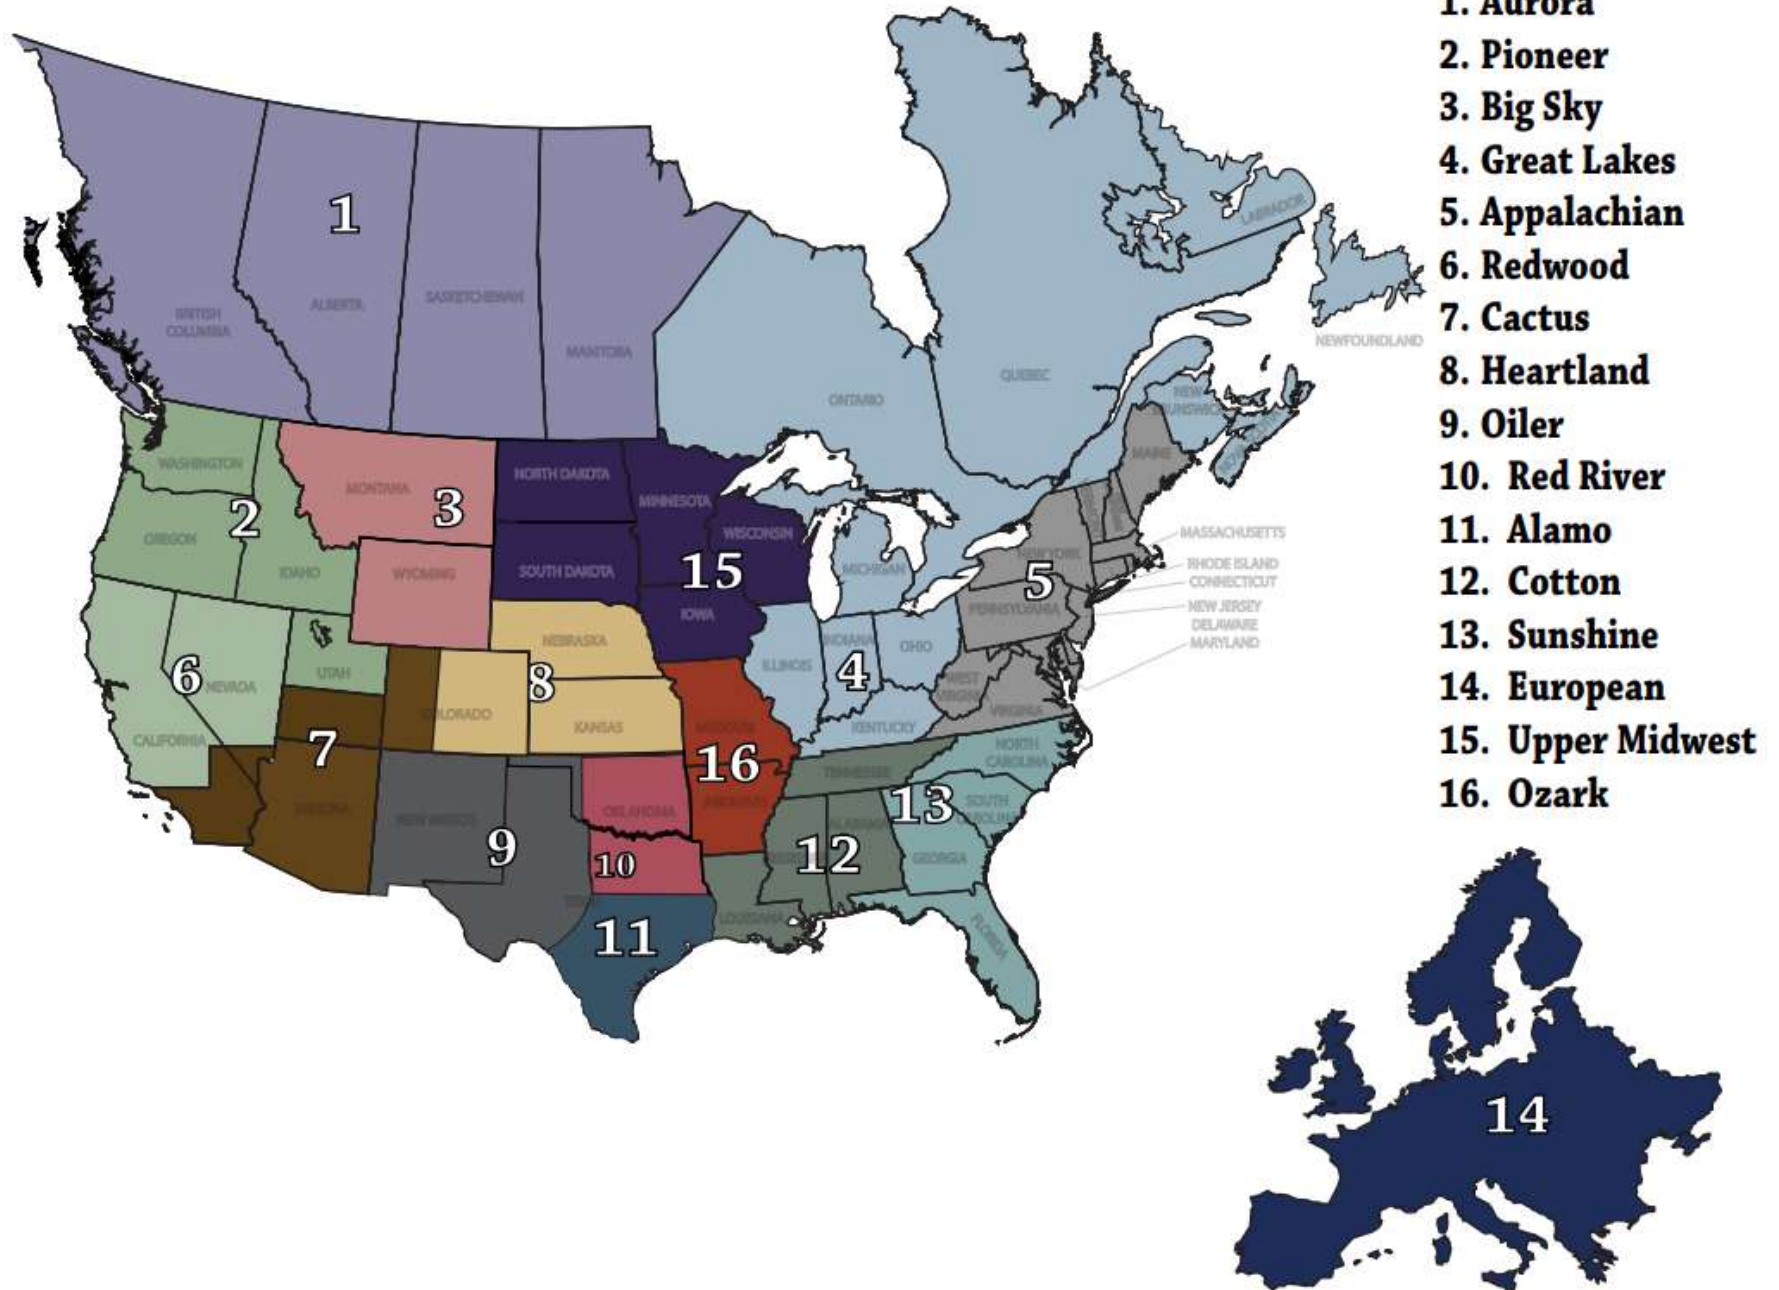

2024-Point Year Map