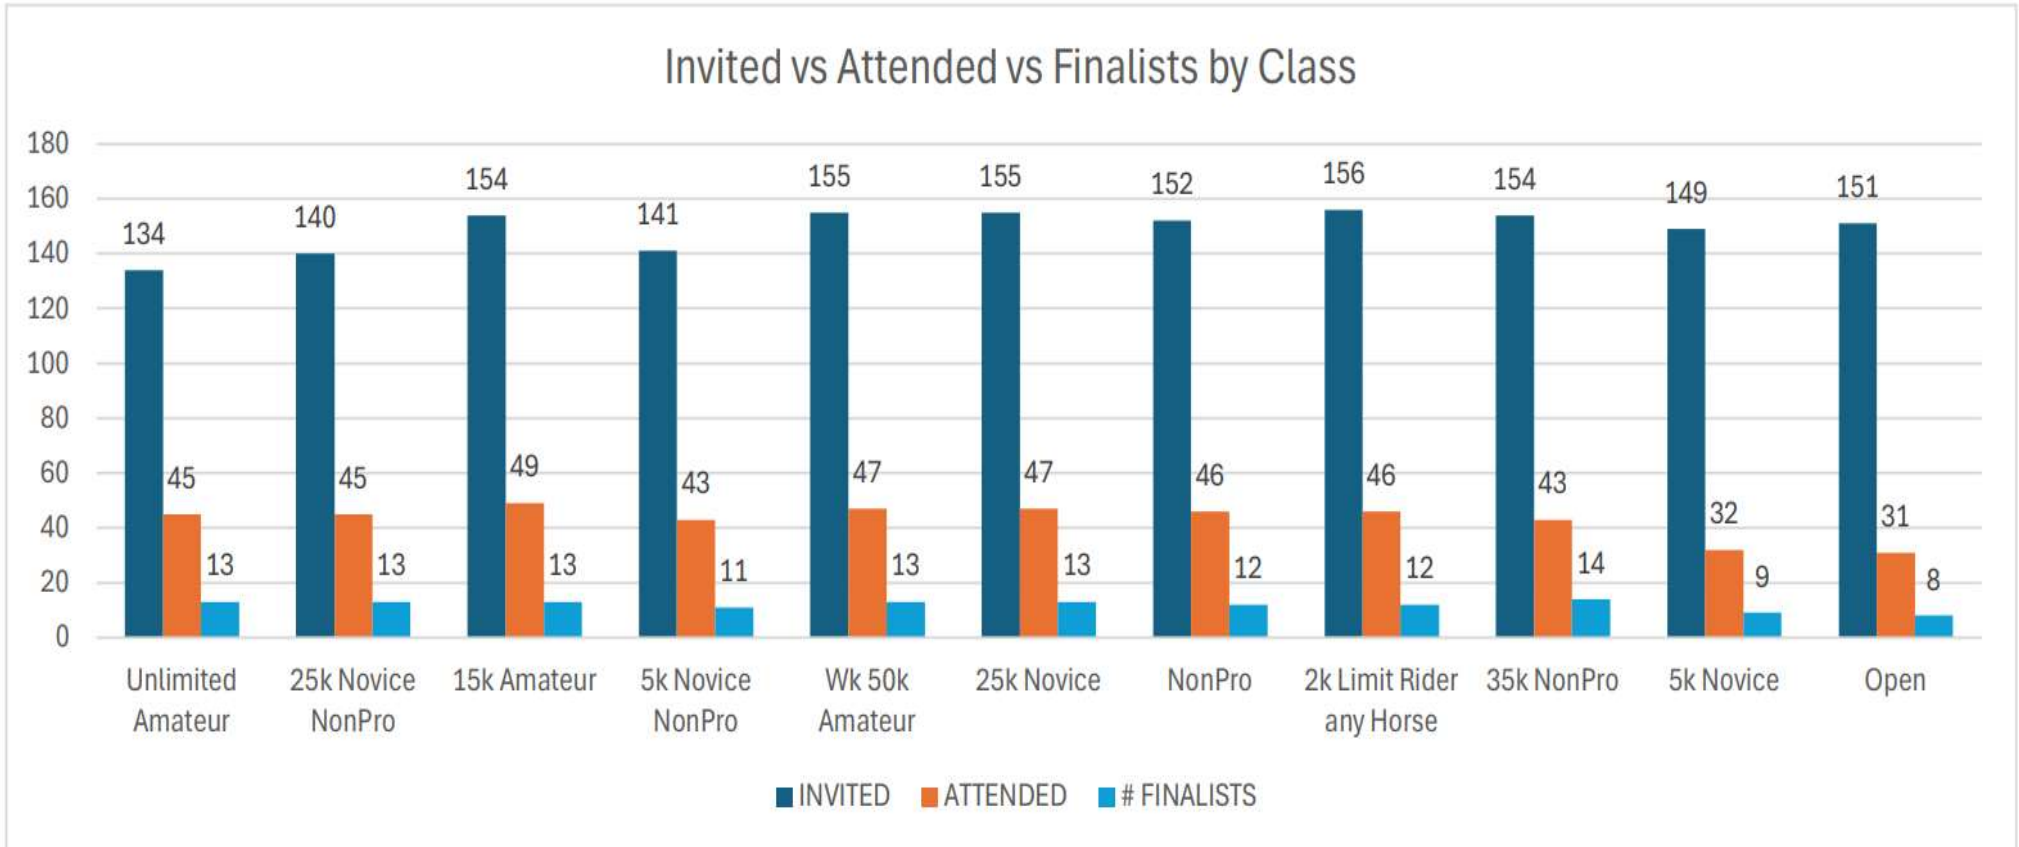

Qualifiers

QUALIFIED	ATTENDED	PERCENTAGE
1,641	474	28.9%

CIRCUIT	QUALIFIED	ATTENDED	% OF INVITED	% OF ATTENDED
Red River	105	52	49.5 %	11.0 %
Cactus	94	46	48.9 %	9.7 %
Cotton	114	49	43.0 %	10.3 %
Heartland	129	55	42.6 %	11.6 %
Oiler	120	45	37.5 %	9.5 %
Great Lakes	132	46	34.8 %	9.7 %
Appalachian	133	46	34.6 %	9.7 %
Sunshine	124	31	25.0 %	6.5 %
Pioneer	124	29	22.6 %	6.1 %
Big Sky	116	23	19.8 %	4.9 %
Alamo	104	13	12.5 %	2.7 %
Redwood	122	15	12.3 %	3.2 %
European	102	12	11.8 %	2.5 %
Aurora	122	12	9.8 %	2.5 %

Youth Entries

CIRCUIT	JR	SR	TOTAL	PERCENTAGE
Red River	10	6	16	29.1%
Oiler	5	3	8	14.5%
Alamo	4	2	6	10.9%
Sunshine	4	1	5	9.1%
Great Lakes	3	1	4	7.3%
Cactus	1	2	3	5.5%
Heartland	2	0	2	3.6%
Appalachian	1	1	2	3.6%
Pioneer	1	1	2	3.6%
Upper Midwest	0	2	2	3.6%
Ozark	0	2	2	3.6%
Cotton	0	1	1	1.8%
Redwood	0	1	1	1.8%
Aurora	0	1	1	1.8%
Big Sky	0	0	0	0.0%
European	0	0	0	0.0%
	31	24	55	

Qualifiers vs. Entries vs. Finalists

by circuit

Qualifiers vs. Entries vs. Finalists by class

Payouts By Circuit

CIRCUIT	Number of Finalists	Monies Won	% of Total Payout
Cactus	22	\$87,378.59	17%
Red River	20	\$65,409.78	13%
Sunshine	12	\$59,058.98	11%
Heartland	15	\$58,158.17	11%
Great Lakes	14	\$53,028.47	10%
Cotton	10	\$38,411.83	7%
Pioneer	8	\$34,798.97	7%
Redwood	5	\$33,227.92	6%
Oiler	10	\$31,669.68	6%
Big Sky	4	\$19,034.05	4%
Aurora	5	\$18,696.97	4%
Europe	4	\$11,329.00	2%
Alamo	1	\$3,922.60	1.5%
Appalachian	1	\$1,015.00	0.5%