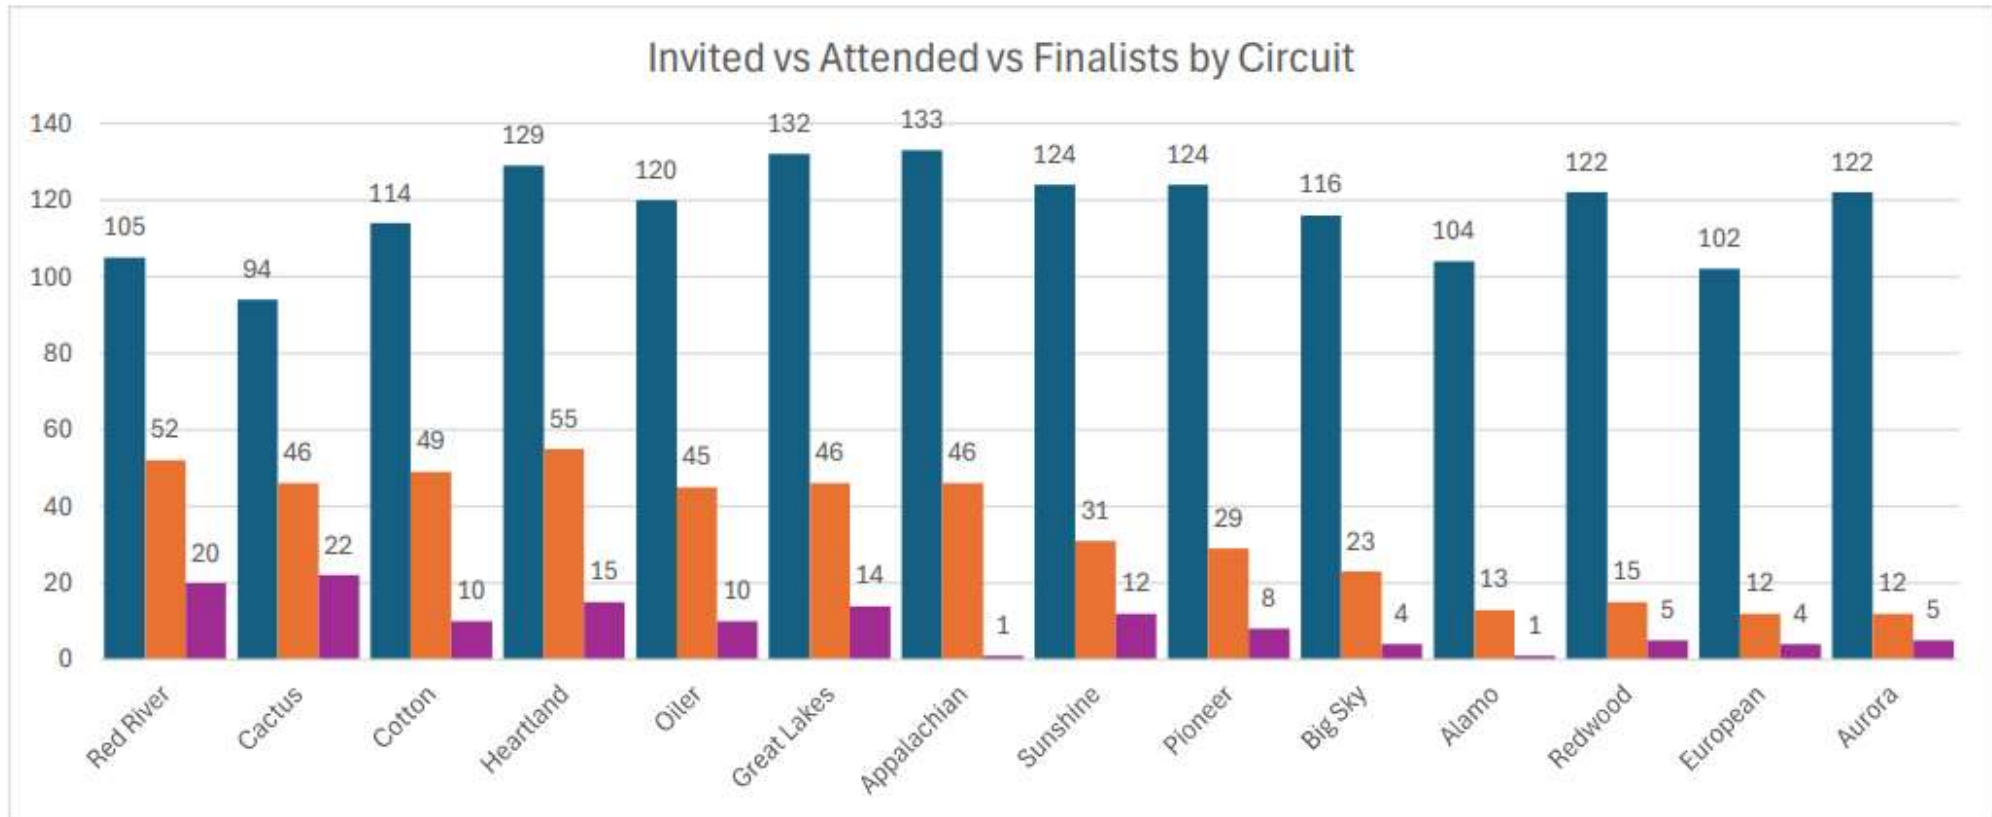

Youth Entries

CIRCUIT	JR	SR	TOTAL	PERCENTAGE
Red River	10	6	16	29.1%
Oiler	5	3	8	14.5%
Alamo	4	2	6	10.9%
Sunshine	4	1	5	9.1%
Great Lakes	3	1	4	7.3%
Cactus	1	2	3	5.5%
Heartland	2	0	2	3.6%
Appalachian	1	1	2	3.6%
Pioneer	1	1	2	3.6%
Upper Midwest	0	2	2	3.6%
Ozark	0	2	2	3.6%
Cotton	0	1	1	1.8%
Redwood	0	1	1	1.8%
Aurora	0	1	1	1.8%
Big Sky	0	0	0	0.0%
European	0	0	0	0.0%
	31	24	55	

Qualifiers vs. Entries vs. Finalists

by circuit