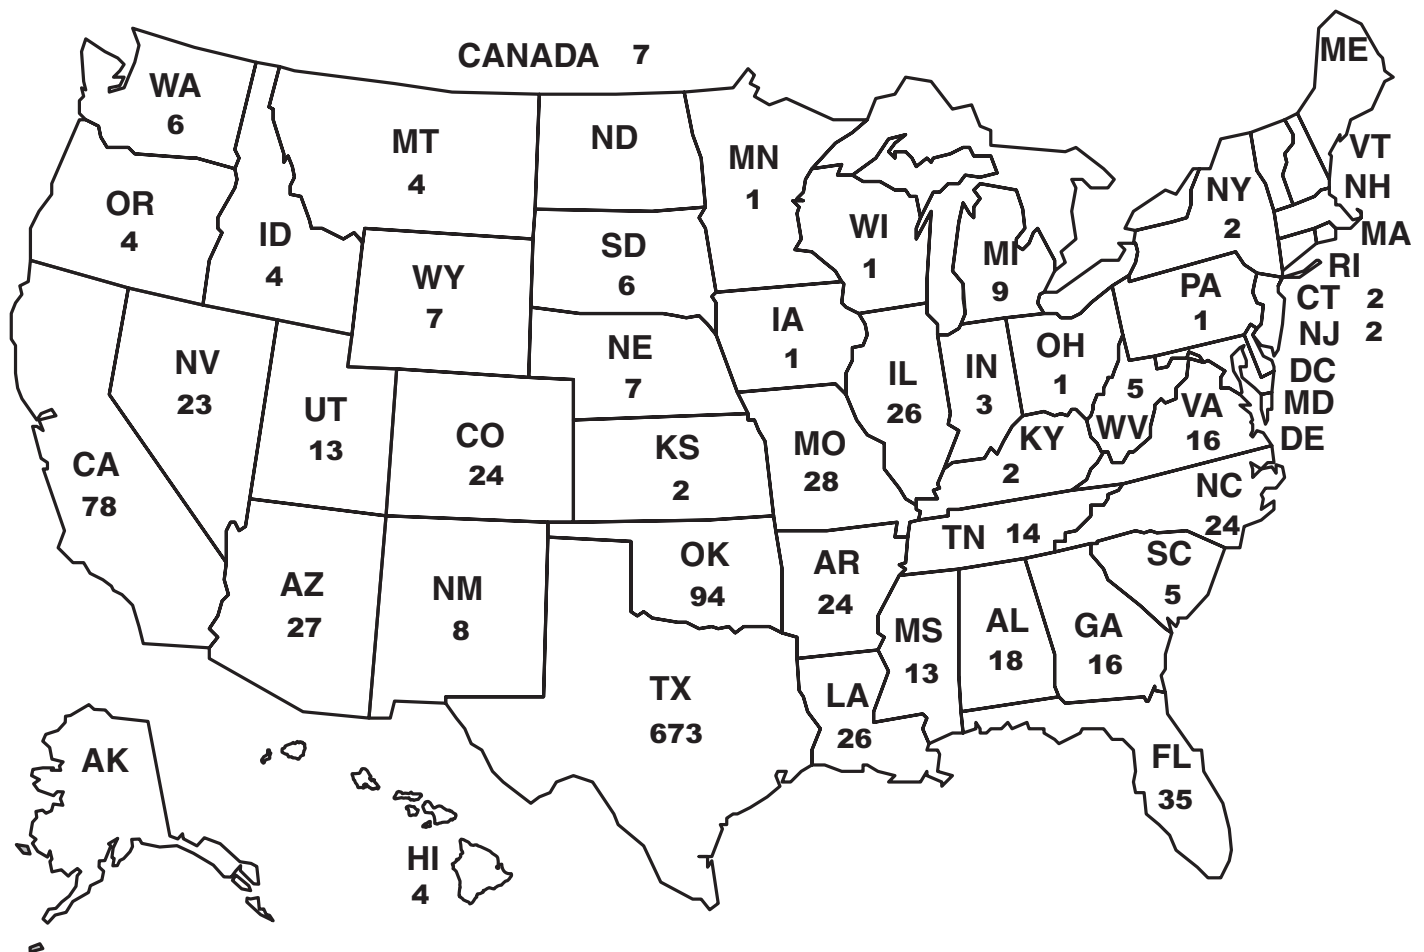

Super Stakes from Coast to Coast