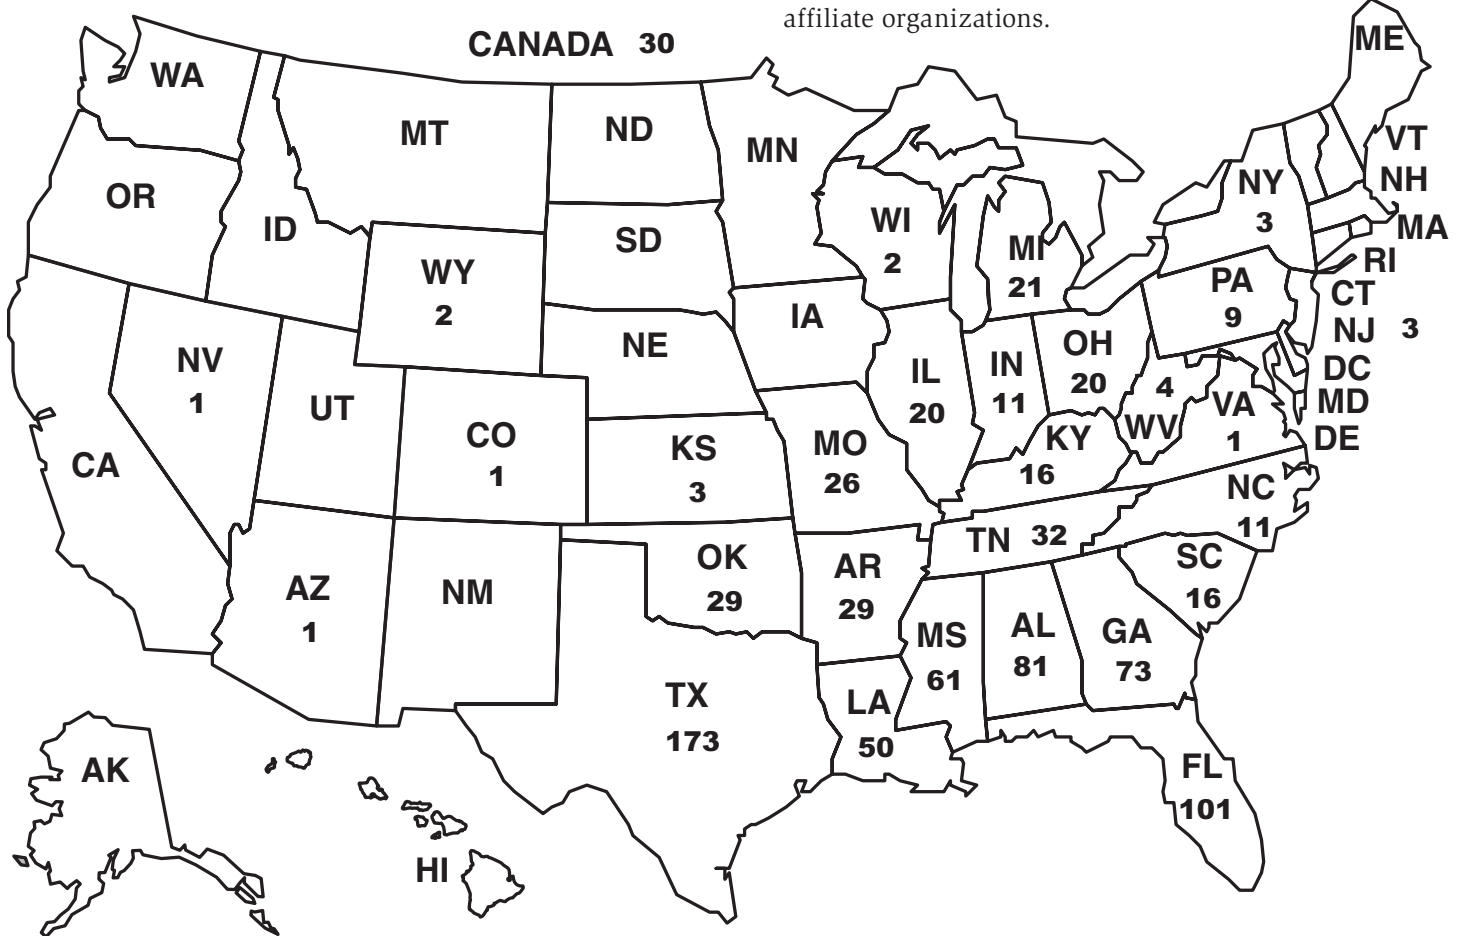

Coast to Coast

Wayne Hodges & Outlaw Conversions/NCHA Eastern National entrants come from 76 NCHA affiliate organizations.

Team challenge

The American Quarter Horse Association continues its commitment to National Cutting Horse Association members through sponsorship of the AQHA/NCHA Affiliate Challenge held during the Wayne Hodges &

Outlaw Conversions/NCHA Eastern and Western National Championships.

AQHA will distribute a total of $27,000 among the top ten placing affiliate organizations at each of the National Championships. The top affiliates will receive a check for $5,000.

Initiated in 2002, the AQHA/NCHA

Affiliate Challenge has helped bolster entries at both shows by adding a team concept to the events. In addition to individual competition, all entrants also compete on behalf of their NCHA affiliate organization. Points are awarded for both participation and excellence of performance.

Each of NCHA's 129 affiliate organizations may send their top 10 competitors from 11 different classes to compete in both the Eastern and Western National Championships.

The North Mississippi Cutting Horse Association has claimed the Eastern National Championship AQHA/NCHA Affiliate Challenge top spot for the past four years and is on track for a fifth win in 2005 with 630 points.

The Florida Cutting Horse Association, however, has given North Mississippi a run for their money and is still in contention with 550 points; Middle Tennessee and Heart of Dixie are third and fourth.

“There are two ways to slide easily through life; to believe everything or to doubt everything. Both ways save us from thinking.” Alfred Korzybski

Catfish Fry x 2

**Tuesday, March 7
7:00 p.m. Trade Mart Building**

**Tuesday, March 14
7:00 p.m. Trade Mart Building**